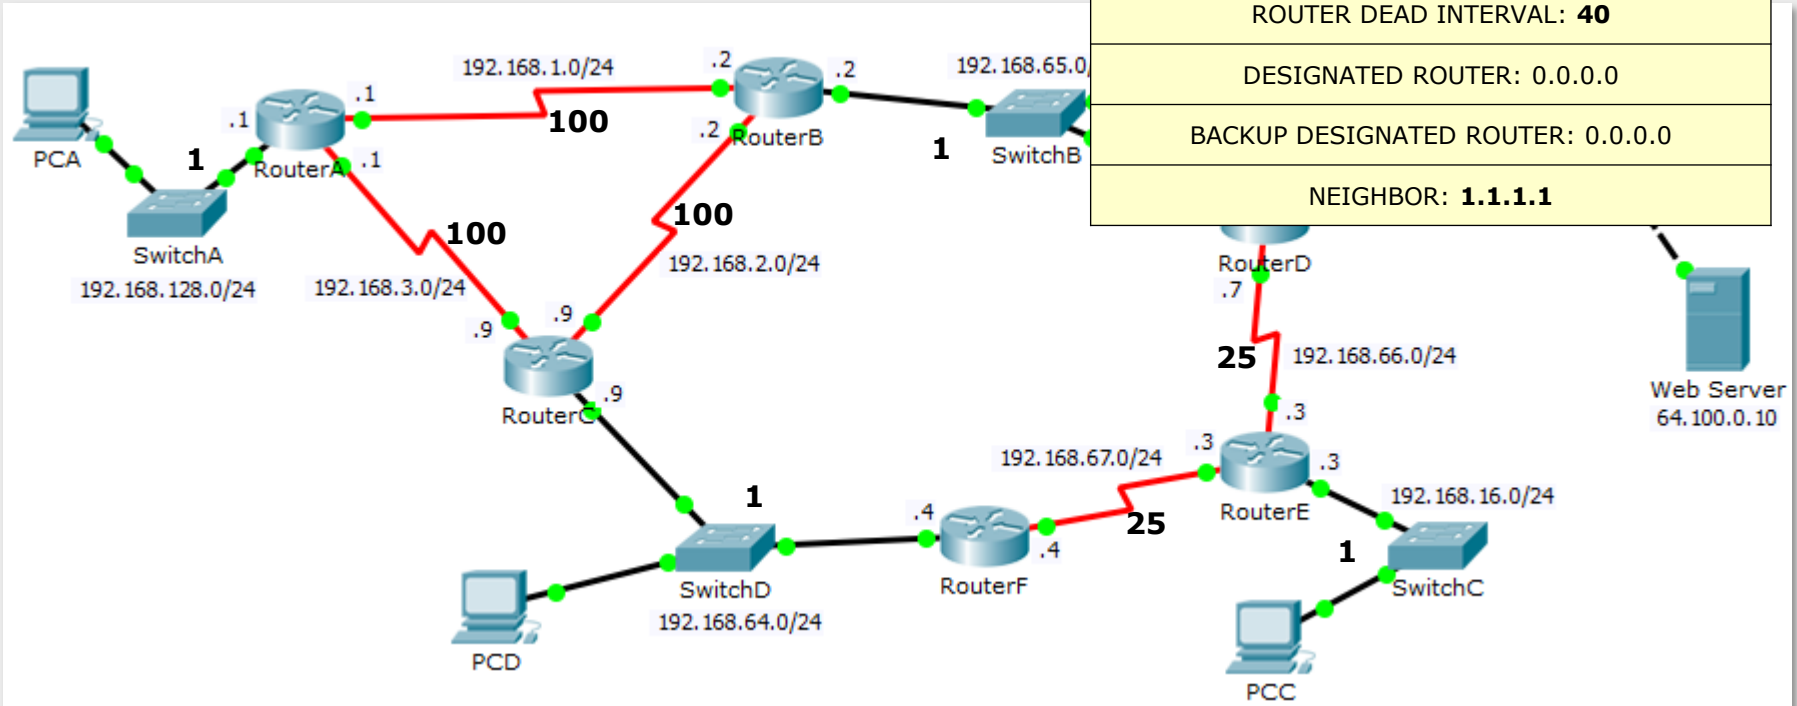

Hello Packet

- RouterC on Serial Se0/0/0

VERSION: 2	TYPE: 1	PKT LENGTH: 48
ROUTER ID: 9.9.9.9		
AREA ID: 0.0.0.0		
CHECKSUM	AUTH TYPE	
AUTHENTICATION DATA		
NETWORK MASK: 255.255.255.0		
HELLO INTERVAL: 10	OPTIONS: 0	RP: 0
ROUTER DEAD INTERVAL: 40		
DESIGNATED ROUTER: 0.0.0.0		
BACKUP DESIGNATED ROUTER: 0.0.0.0		
NEIGHBOR: 1.1.1.1		